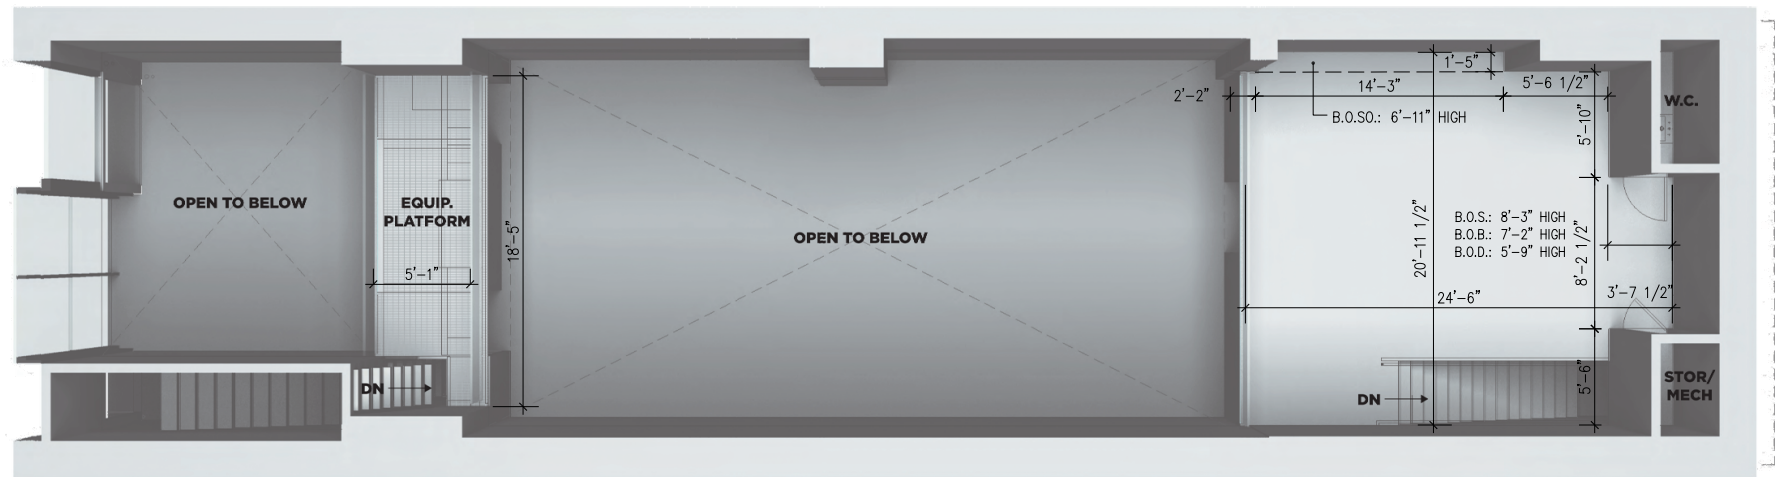

W. 37TH ST.

240 WEST 37TH STREET | MEZZANINE

ABBREVIATIONS
B.O.S.: BOTTOM OF SLAB
B.O.B.: BOTTOM OF BEAM
B.O.D.: BOTTOM OF DUCT
B.O.S.O.: BOTTOM OF SOFFIT