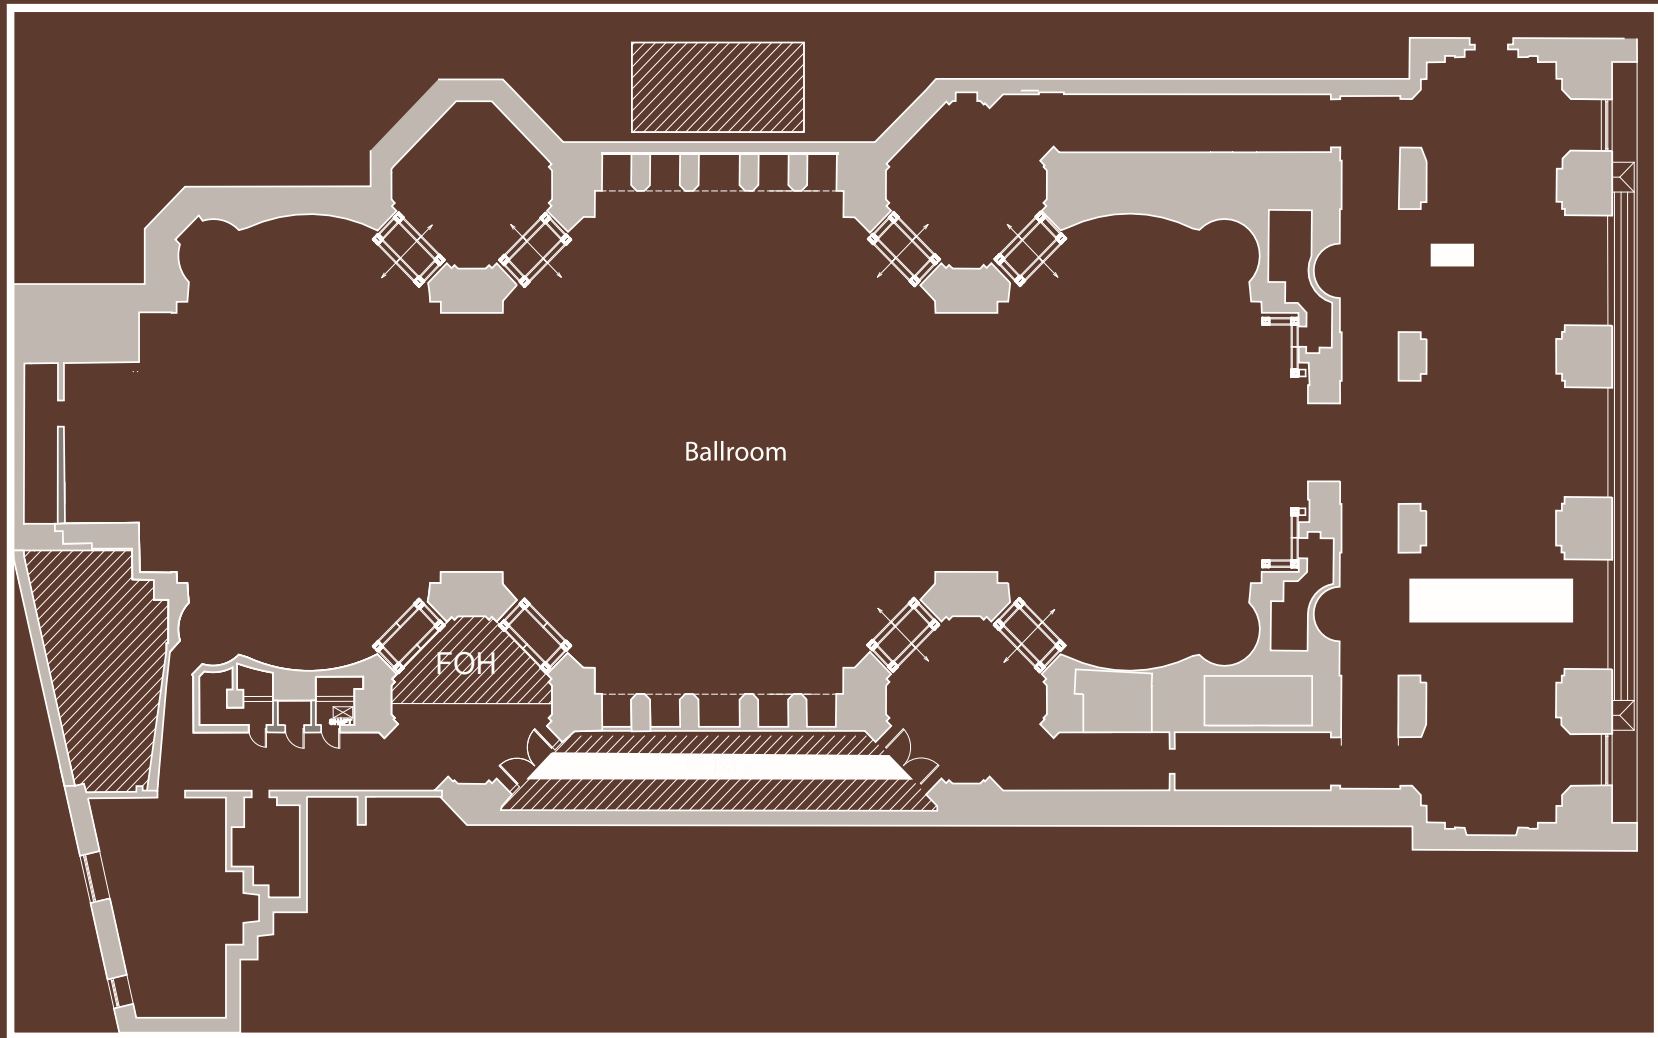

CIPRIANI 25 BROADWAY

25 BROADWAY, NEW YORK, NY 10004

CIPRIANI 25 BROADWAY

Room	Dimensions	Ceiling Height	Area (sf)	Reception	Banquet	Classroom	Theater
Great Hall	173' x 67'	65'	12,000	750	550	400	700
Library		65'		125	40	-	50